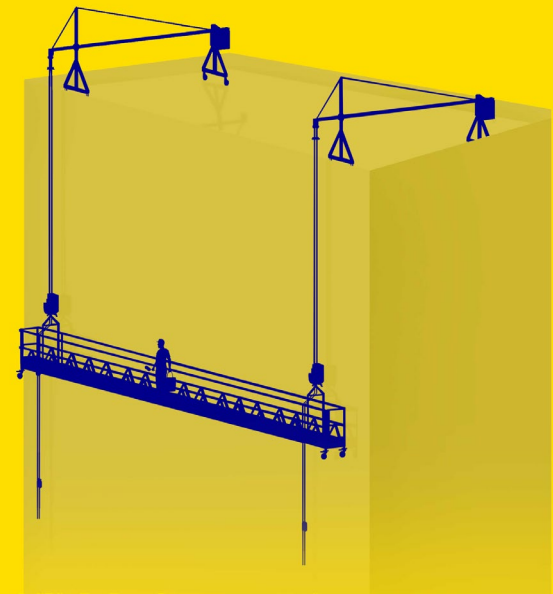

## Coffral Gondola (Suspended Platforms)

**Suspended Platforms**, or commonly known as Gondolas, are access platforms for one or more workers with motor-driven devices to be raised and lowered by ropes. These platforms play a very important role in the maintenance of structures, and they allow workers to clean the windows of high-rise buildings. Coffral offers the best quality equipment and highly competent individuals to meet your project requirements.

## KEY DEFINITIONS

**Gondola** – also referred to as a suspended platform, swing stage, or suspended scaffolding. This is a temporary platform suspended from the roof of a structure, which is a stable, strong and reliable modular system.

**Gondola  
(Suspended platforms)**

# Gondola Overview

Gondolas are the best solution for external work at heights, specifically on jobs like external wall plastering, installing glass facades, painting, cleaning, and a lot more. It's easy to use, efficient, and has the most advanced safety parameters.