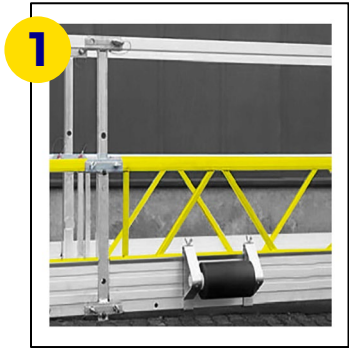

Modular Aluminum Platform

Side Frame