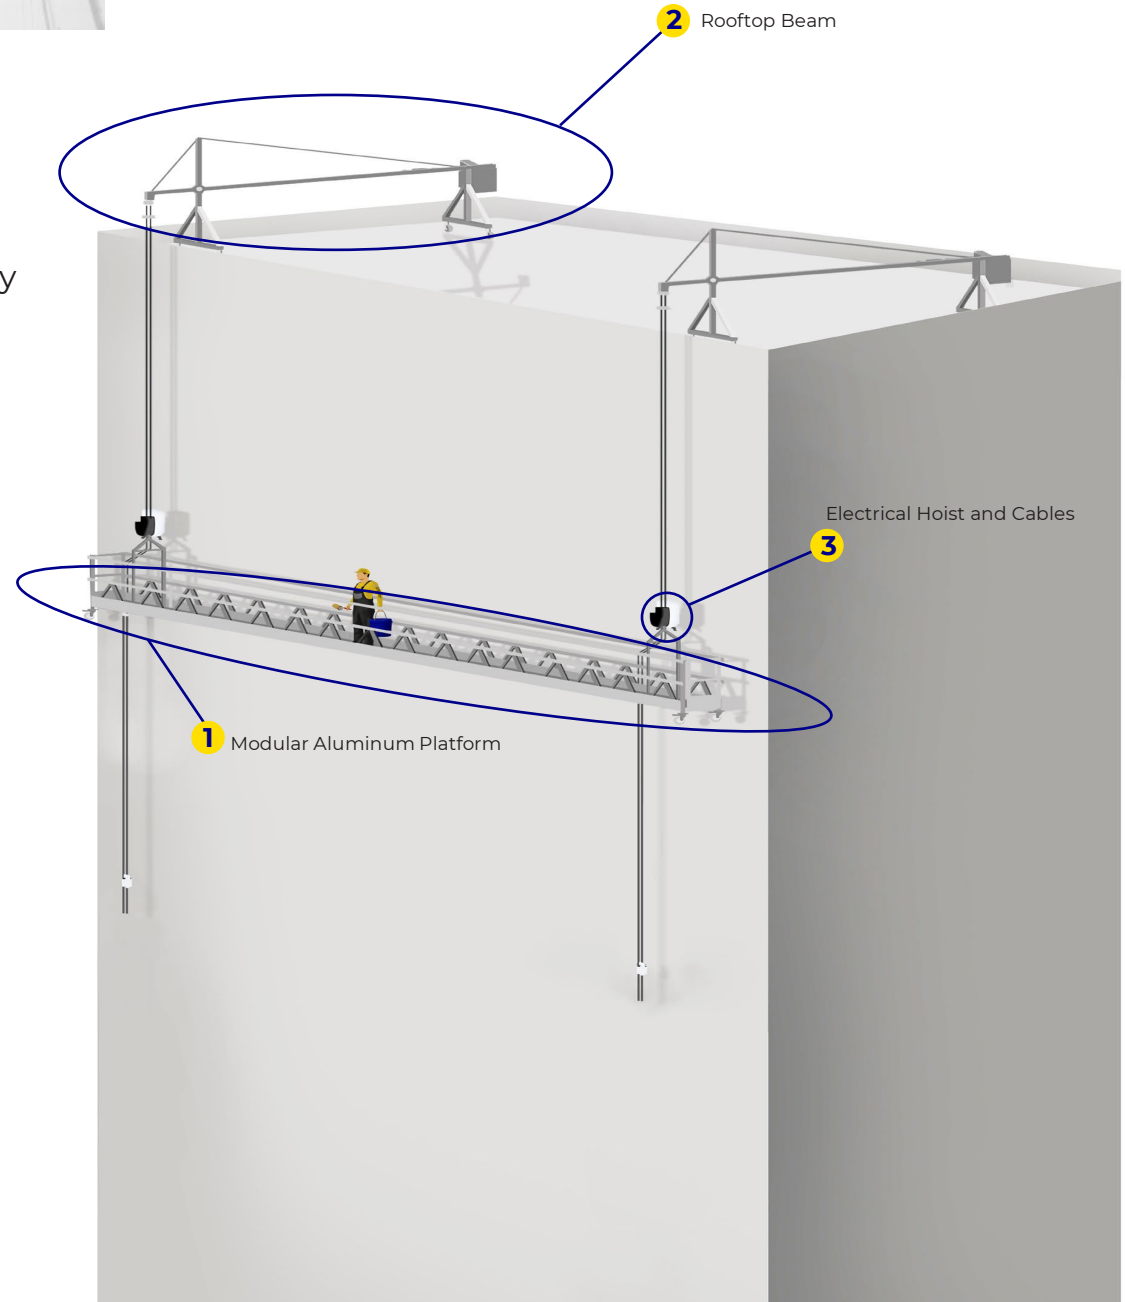

**Gondola  
(Suspended platforms)**

# Coffral Gondola (Suspended platforms)

- Modular Aluminum Platform
- Rooftop Beam
- Electrical Hoist and Cables

# Gondola Overview

Gondolas are the best solution for external work at heights, specifically on jobs like external wall plastering, installing glass facades, painting, cleaning, and a lot more. It's easy to use, efficient, and has the most advanced safety parameters.

These are the 3 main parts of the **GONDOLA**

- 1 Modular Aluminum Platform
- 2 Rooftop Beam
- 3 Electrical Hoist and Cables