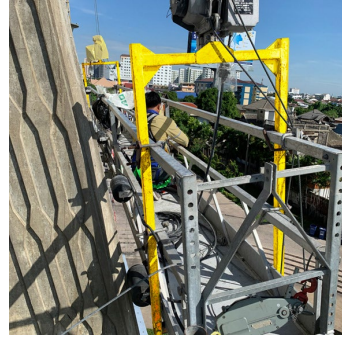

Pass-Through Stirrups