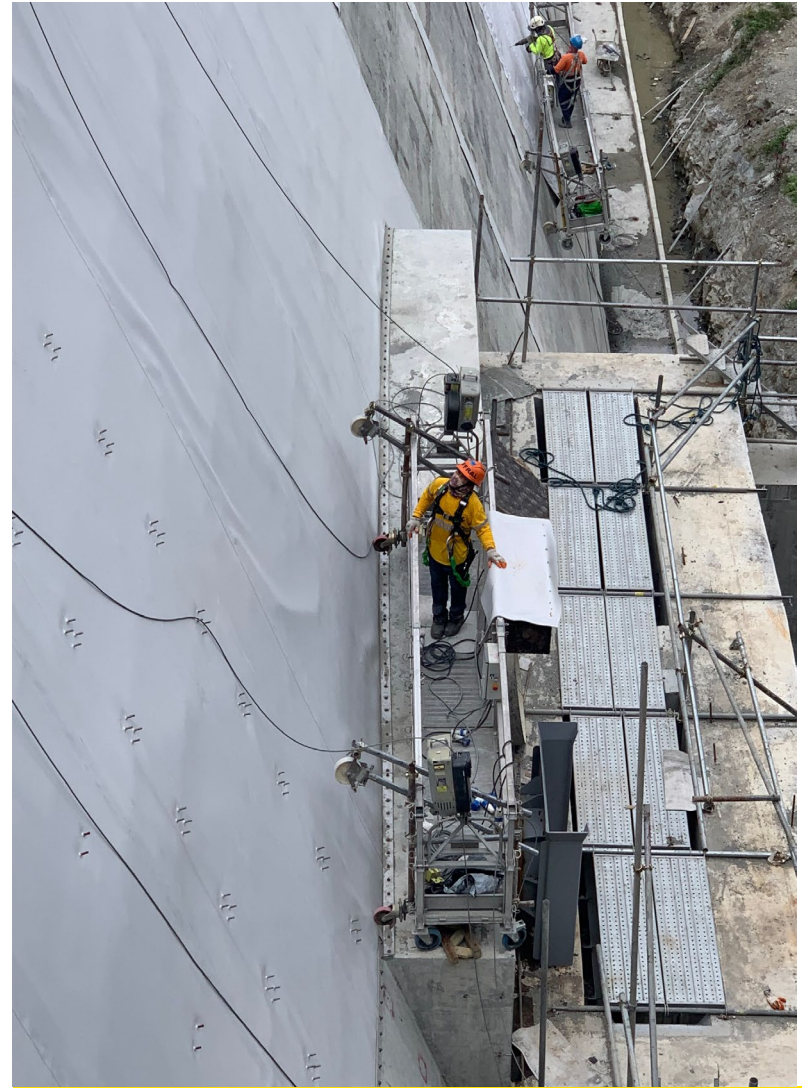

**Coffral Certified
Operator**