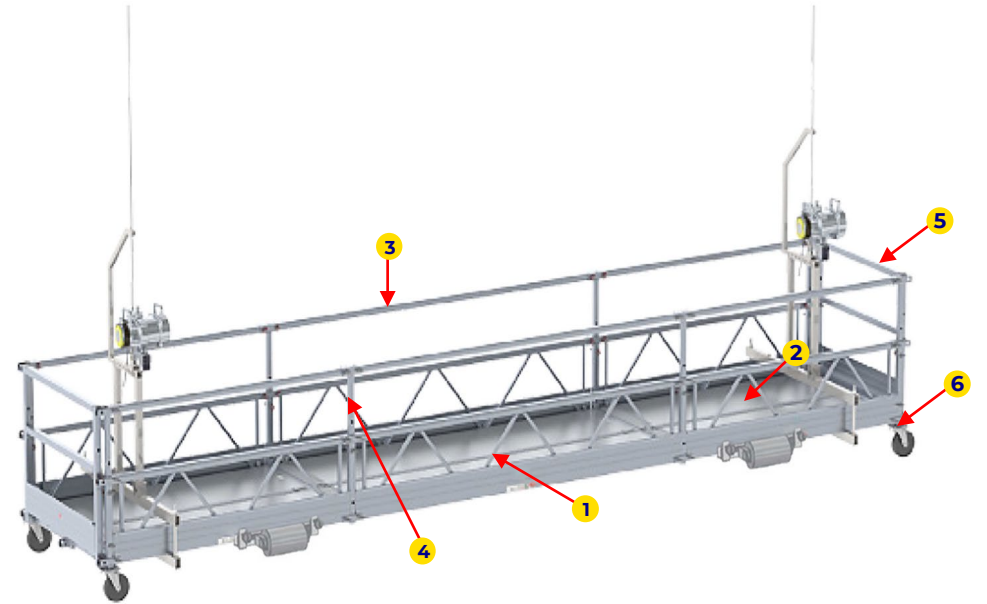

These are the 3 main parts of the **GONDOLA**

- 1 Modular Aluminum Platform
- 2 Rooftop Beam
- 3 Electrical Hoist and Cables

# Modular Aluminum Platform

**Side Frame**

**Aluminum deck**

**Guardrail**

**U-Frame**

**End-Stirrup**

**Caster Wheel  
with Break**